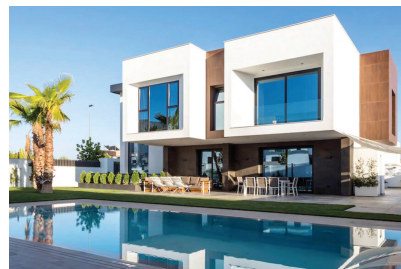

Property type : Land

Location : Benahavís

Bedrooms : 0

Bathrooms : 0

Plot area : 7643 m²

A vast plot immersed in nature in Benahavis' popular gated community of Montemayor. The site has an open aspect with views of the surrounding mountains, the lake, and the countryside. Comes with a luxurious, contemporary villa project with a private pool and a tennis/padel court. The land zoning is UE-7, and a build percentage of 25% is permitted. Marbella and Estepona can be reached in 15-20 minutes by car, and the coast with all of its facilities and beaches is only a short drive away.