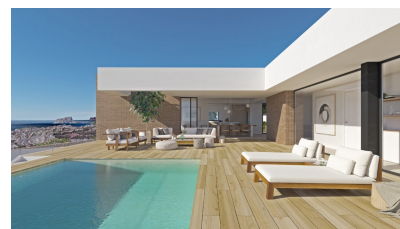

Property type : Detached Villa

Swimming pool : Private

House area : 615 m²

Location : Benitachell

Plot area : 951 m²

Bedrooms : 3

Bathrooms : 4

✓ Garden

✓ First line of beach

✓ Basement

✓ Terrace

✓ Airconditioning

✓ Barbecue

NEW BUILD LUXURY VILLA IN CUMBRE DEL SOL An exclusive house in an idyllic setting on the Residential Resort Cumbre de Sol, a contemporary masterpiece with wonderful sea views. The upper floor houses the entire house, which provides extra comfort. The night area consists of three en-suite bedrooms bathed in natural light that preserve a great deal of privacy with respect to the day areas. The living room, dining room and kitchen are linked to the exterior, thanks to the use of glass walls that favour a permanent visual connection with the sea. The terrace of more than 70m² is dominated by an infinity pool. The house is complemented by a multi-purpose basement with two porches and a garage. The geometric shapes that outline the exterior structure are clad in glass and sheets of natural stone in grey, which contrasts with the white of the façade. The cube that houses the terrace of the master bedroom stands out, jutting out and directly overlooking the sea. At the most easterly point of the province of Alicante, Spain, lies the Residential Resort Cumbre del Sol. Residents and guests are the first to greet the majestic sun each morning as it rises over the calm waters of the Mediterranean Sea. From our exclusive viewpoint, on the highest point of the municipality of Benitachell, Cumbre del Sol offers panoramic views over the sea and the natural parks that surround us from Jávea to Moraira. Discover our exclusive resort on the Costa Blanca and discover our wonderful first-class flats and villas, our incredible sports and leisure facilities and our complete range of services for those fortunate enough to make Cumbre del Sol their home. Villa located 65 minutes from Alicante airport and 1,5 hour Valencia airport.