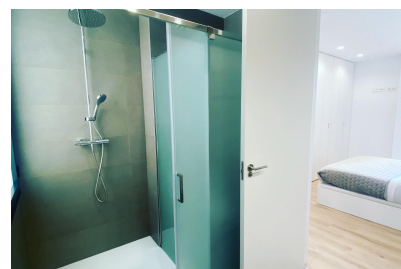

Property type : Apartment

Swimming pool : Communal

House area : 129 m²

Location : Elche

Bedrooms : 2

Bathrooms : 2

- ✓ Garden
- ✓ Furnished

- ✓ Lift
- ✓ Airconditioning

- ✓ Terrace

Welcome to your future haven of peace in the heart of the Font del Llop golf course in Alicante! We are delighted to present this exceptional flat, a real estate nugget that combines luxury, comfort and uninterrupted views of the golf course. Property features: